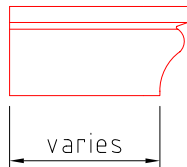

Bullnose Pier Cap/
Pier Cladding

Turin Caps /
Bullnose Capping

Turin Pier Cap/
Curved Top

WWW.AEROSTONE.COM.AU

12 ANVIL WAY WELSHPOOL, WA 6106 PH 9258 9377

Capping & Pier Caps

Colonial Wall Capping

Florentine Wall Capping