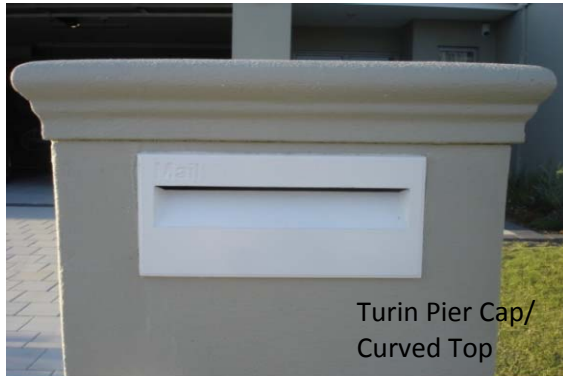

CUSTOM SIZED PIER CAPS WALL CAPPING

ALL MADE CUSTOM SIZED BY AEROSTONE EXTERNAL MOULDINGS

Square Pier Caps

Cavetto Pier Caps

Square Pier Caps

Turin Pier Cap

Colonial Pier Cap

Colonial Pier Caps

Bullnose Pier Cap/
Pier Cladding

Turin Caps /
Bullnose Capping

Turin Pier Cap/
Curved Top

WWW.AEROSTONE.COM.AU

12 ANVIL WAY WELSHPOOL, WA 6106 PH 9258 9377

Capping & Pier Caps

Colonial Wall Capping

Florentine Wall Capping